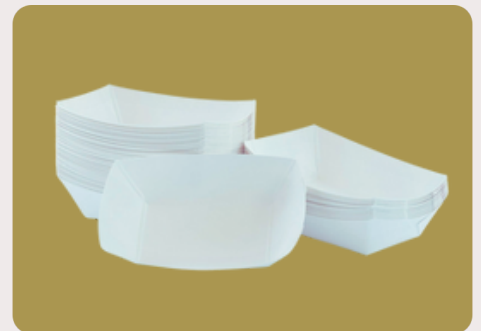

Rectangle Paper Container

- 500ML
- 650ML
- 750ML
- 1000ML
- 170X120 RT PP LID

Paper Food Box

- 500 ml
- 700 ml
- 900 ml
- 1200 ml

Paper Straw

- 8Inch x 6mm
- 8Inch x 8mm
- 8Inch x 10mm
- 10Inch x 10mm
- 10Inch x 12mm

Paper Boat Tray

- 10 Oz
- 13 Oz
- 23 Oz

Round Container

- 50 ml
- 100 ml
- 250 ml
- 300 ml
- 500 ml
- 750 ml
- 1000 ml

Leak Proof Container With Lid

Rectangle Container

- 500 ml
- 650 ml
- 750 ml
- 1000 ml

Meal Box